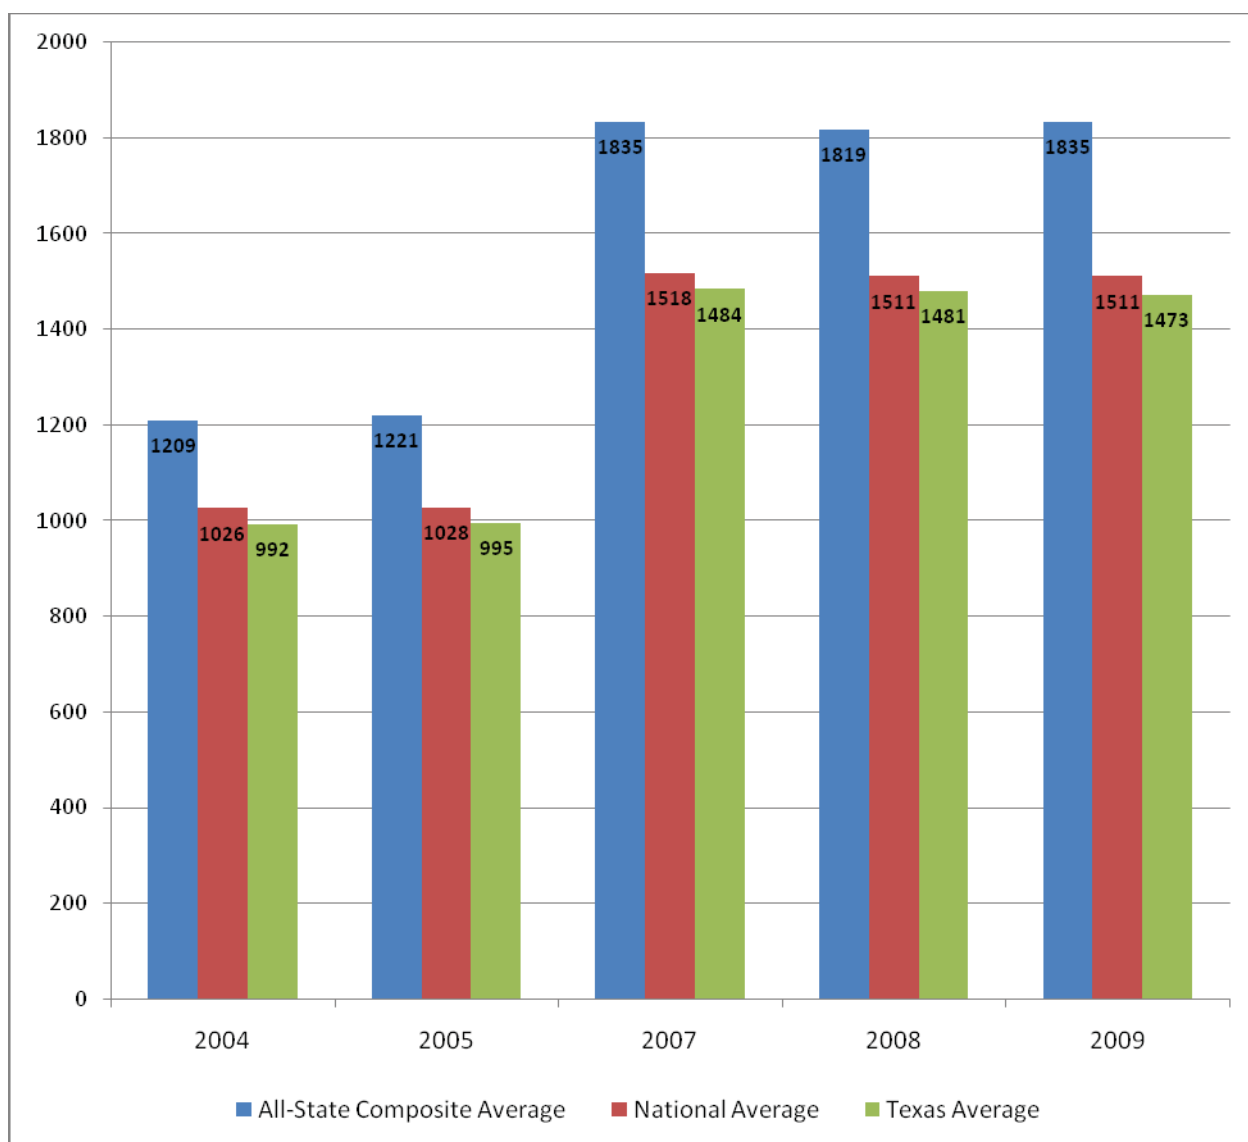

Five-Year SAT Score Comparison

Texas All-State Musicians Compared to the National and State Average

Texas All-State musicians have consistently scored about 20% higher than the national average and about 22% higher than the Texas average.

*2006 Averages were not available for comparison

Texas Music Educators Association

7900 Centre Park Drive, Austin, TX, 78754 • (888) 318-TMEA • www.tmea.org